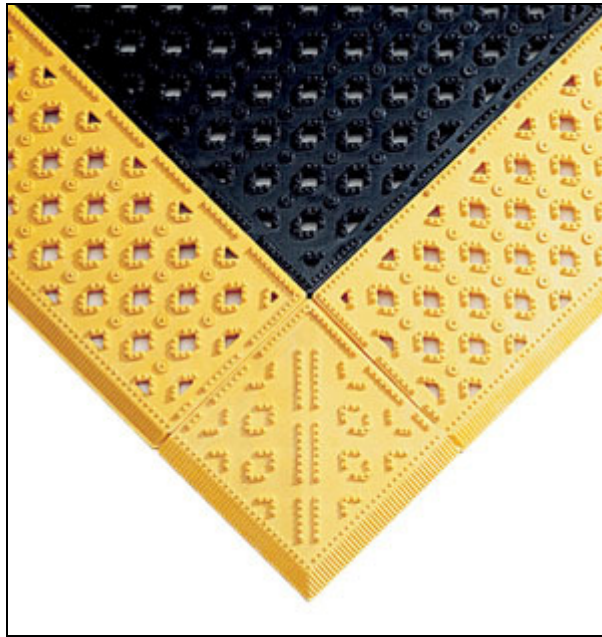

Comfort Deck Ergonomic Mats

Comfort Deck Ergonomic Mats are anti-fatigue mats made for area needing custom/non-rectangular comfort flooring.

- Tile openings allow water and small debris to drain through mat's top surface.
- LockSafe interlocking system strongly holds tiles together.
- Simply disconnect a tile and replace with new one if a portion of this matting system becomes damaged.
- Ideal for wet, non-greasy areas with small debris.
- Tiles are 12" x 12" x 7/8" Thick.
- 12" beveled safety edges and corners available in 2 colors.
- Environmental Green Rating: 50% Recycled Content.

Item No: FCFTDK

Standard Sizes (Approximate)

Size	Qty. 1-10	Qty. 11-25	Qty. 26-50	Qty. 51-200
12" x 12" Tile	\$9.40	\$9.16	\$8.96	\$8.84
12" Male Edge	\$7.96	\$7.84	\$7.56	\$7.36
12" Female Edge	\$7.96	\$7.84	\$7.56	\$7.36
Corner Piece	\$5.96	\$5.84	\$5.56	\$5.36
30" x 36" Mat with All Edging	\$103.12	\$100.48	\$97.76	\$95.52
30" x 48" Mat with All Edging	\$133.64	\$130.32	\$127.76	\$125.52
30" x 60" Mat with All Edging	\$168.96	\$165.52	\$162.20	\$159.88
30" x 72" Mat with All Edging	\$199.72	\$196.60	\$193.32	\$191.12
30" x 96" Mat with All Edging	\$262.64	\$259.48	\$257.12	\$255.28
42" x 72" Mat with All Edging	\$265.52	\$262.20	\$259.96	\$257.76
42" x 96" Mat with All Edging	\$359.80	\$356.60	\$353.40	\$351.08
42" x 120" Mat with All Edging	\$442.44	\$439.36	\$436.60	\$433.32

Standard Colors

Black Tile

Yellow Edge

Orange Edge